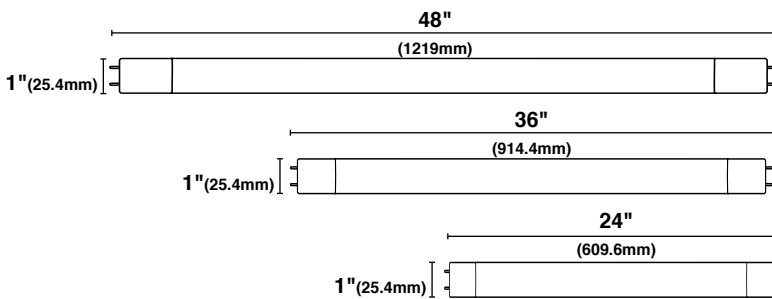

ProLED®

Linear T8 Direct Series

Product #: _____ Type: _____

Project: _____ Date: _____

Comments: _____ Initials: _____

Specifications

- Operates on instant start, programmed start ballasts
- 50,000 hour life resulting in lower maintenance costs over time
- Uses 48% less energy and lasts up to 73% longer resulting in lower costs for the end user¹
- Suitable for use in totally enclosed luminaires
- Conforms to requirements of NSF/ANSI standard 2-food equipment
- UL listed for damp locations
- Dimmable (48" only)
- Works with emergency ballast