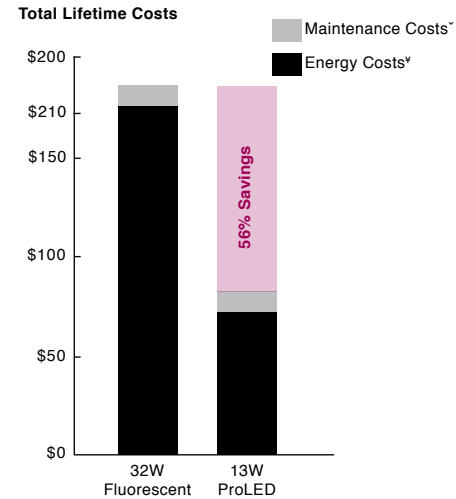

### Savings Comparison

\* Maintenance costs based on 15 minutes at \$40 per/hr  
 \* Energy costs based on \$0.11 kWh